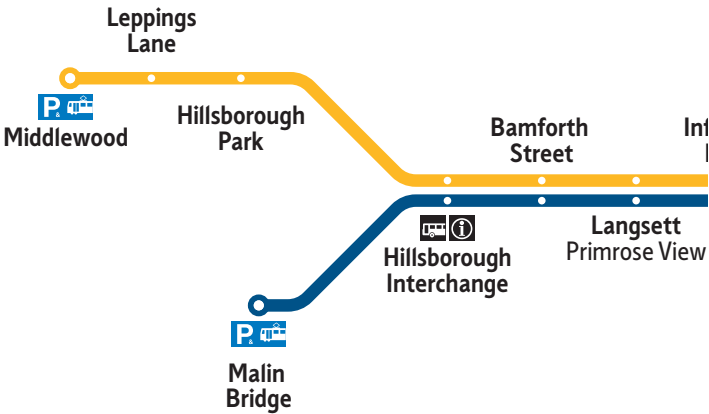

-  Train route
-  Blue Tram route
-  Yellow Tram route
-  Purple Tram route
-  Motorway
-  Motorway junction
-  Non-motorway roads
-  Park & Ride
-  Train connections
-  Bus connections
-  Tram

Opening Hours

0630 to 1930, Mon-Sat. Exit after 1930 with a valid ticket.

0545 to 2359. Exit after 2359 with valid ticket.

24 hours, free for public transport users only.

0630 to 1930, Mon-Sat. Exit after 1930 with a valid ticket.

250

Tram Network

Supertram Link

The Supertram Link bus service has been designed to offer the residents of Oughtibridge, Wharnccliffe Side, Deepcar and Stocksbridge a limited stop bus service to link up with Supertram at the Middlewood Park and Ride site.

Wheelchair and buggy friendly buses run every 10 minutes between 7am and 7pm, Monday to Saturday.

For more details please see the full timetable.