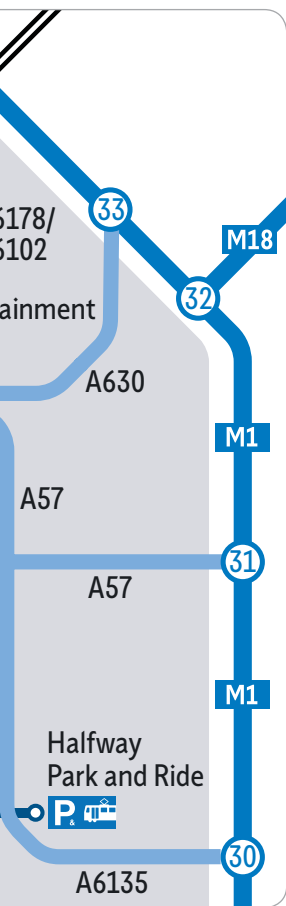

Park and Ride information

Name

Location

Halfway

Eckington Way, Halfway,
Sheffield, S20 3GW

Malin Bridge

Holme Lane, Sheffield, S6 4JR

Meadowhall Interchange

Meadowhall Rd, Sheffield, S9 1EP

Middlewood

Middlewood Road, Hillsborough,
Sheffield, S6 1TQ

Nunnery Square

Off parkway, Sheffield, S2 5BD

Valley Centertainment

Broughton Lane, Sheffield, S9 2EP

Key

0630 to 1930, Mon-Sat. Exit after 1930 with a valid ticket.

0545 to 2359. Exit after 2359 with valid ticket.

24 hours, free for public transport users only.

0630 to 1930, Mon-Sat. Exit after 1930 with a valid ticket.