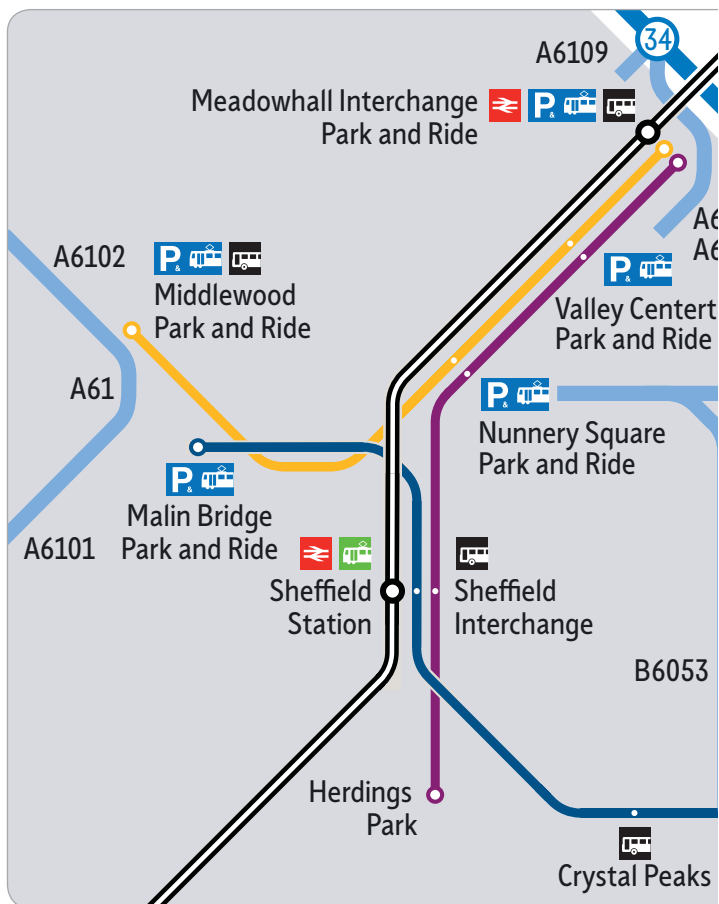

Park and Ride information

Name

Location

Halfway

Eckington Way, Halfway,
Sheffield, S20 3GW

Malin Bridge

Holme Lane, Sheffield, S6 4JR

Meadowhall Interchange

Meadowhall Rd, Sheffield, S9 1EP

Middlewood

Middlewood Road, Hillsborough,
Sheffield, S6 1TQ

Nunnery Square

Off parkway, Sheffield, S2 5BD

Valley Centertainment

Broughton Lane, Sheffield, S9 2EP